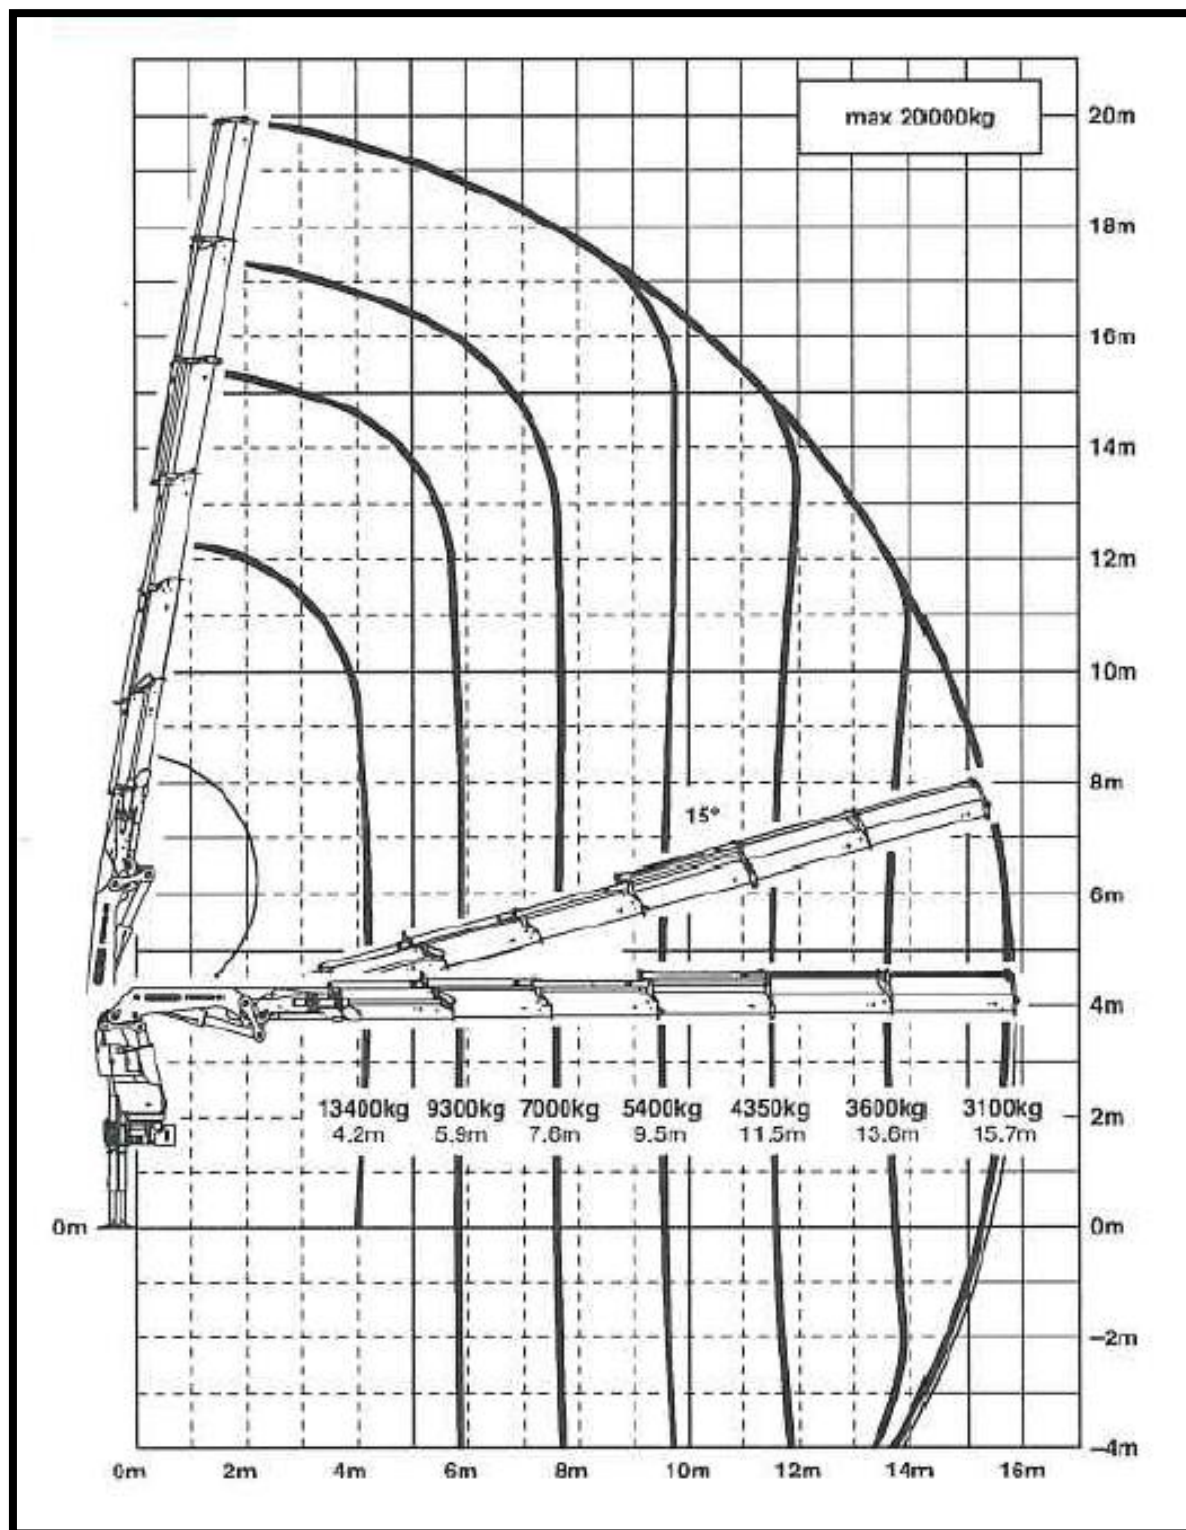

3. Grue PALFINGER PK65002 SHF + fly-jib